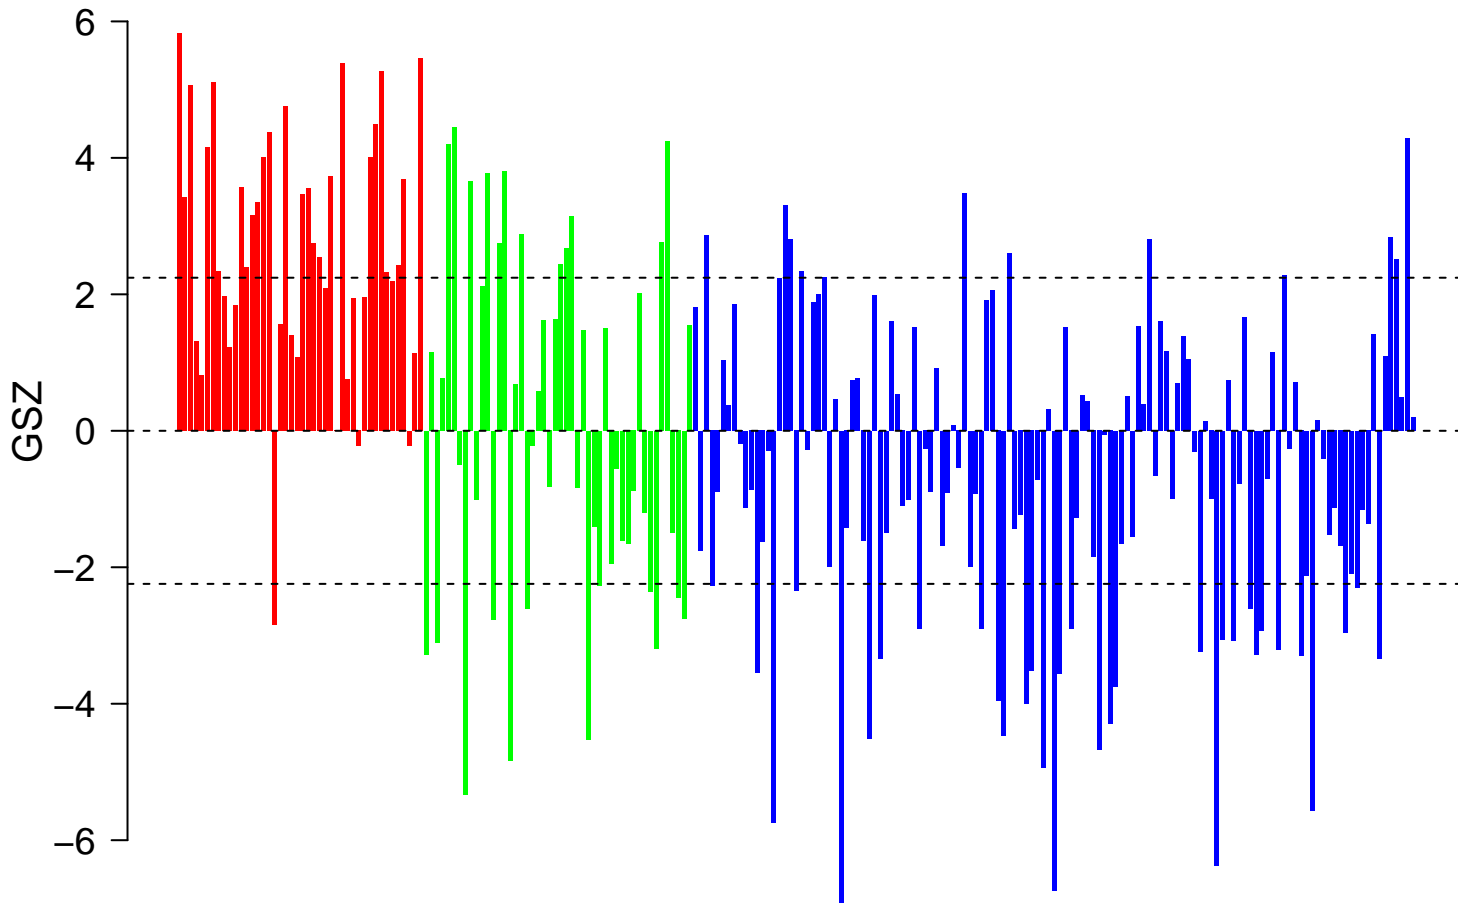

KARLSSON_TGFB1_TARGETS_UP

KARLSSON_TGFB1_TARGETS_UP

■ on
■ -
□ off

KARLSSON_TGFB1_TARGETS_UP